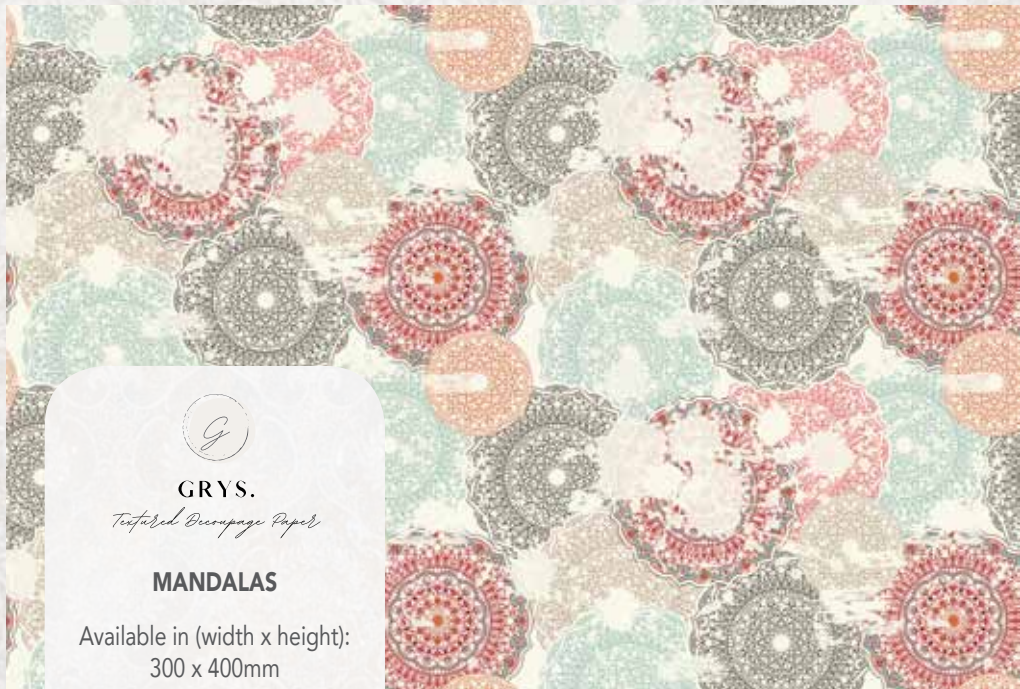

GRYS.

Textured Decoupage Paper

MANDALAS

Available in (width x height):

300 x 400mm

900 x 598mm