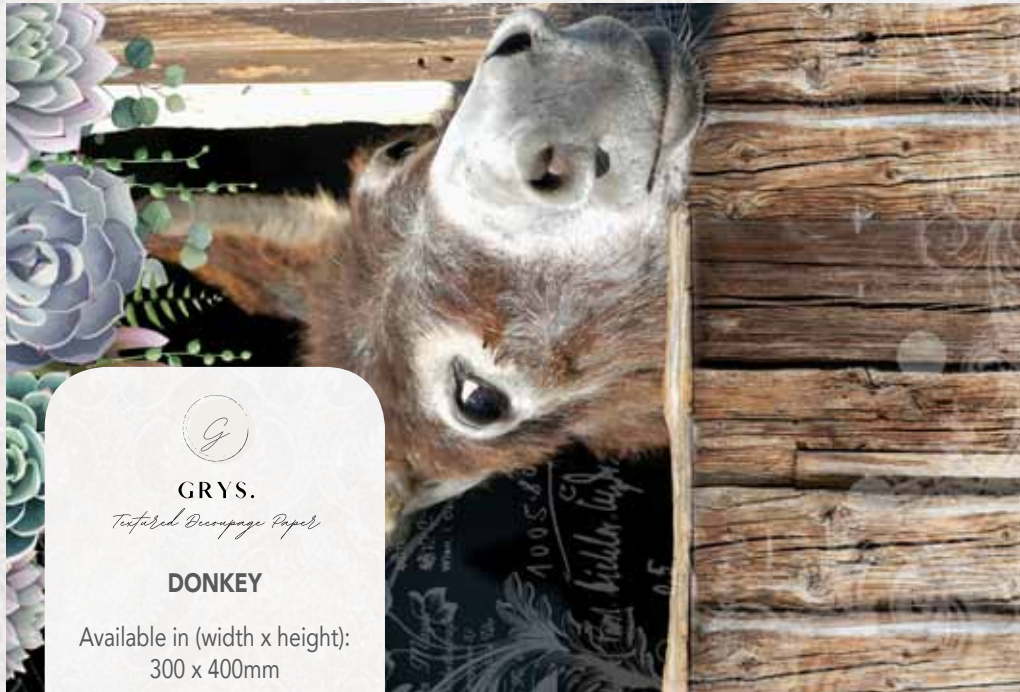

GRYS.

Textured Decoupage Paper

RED PICK-UP

Available in (width x height):

300 x 400mm

850 x 598mm

GRYS.

Textured Decoupage Paper