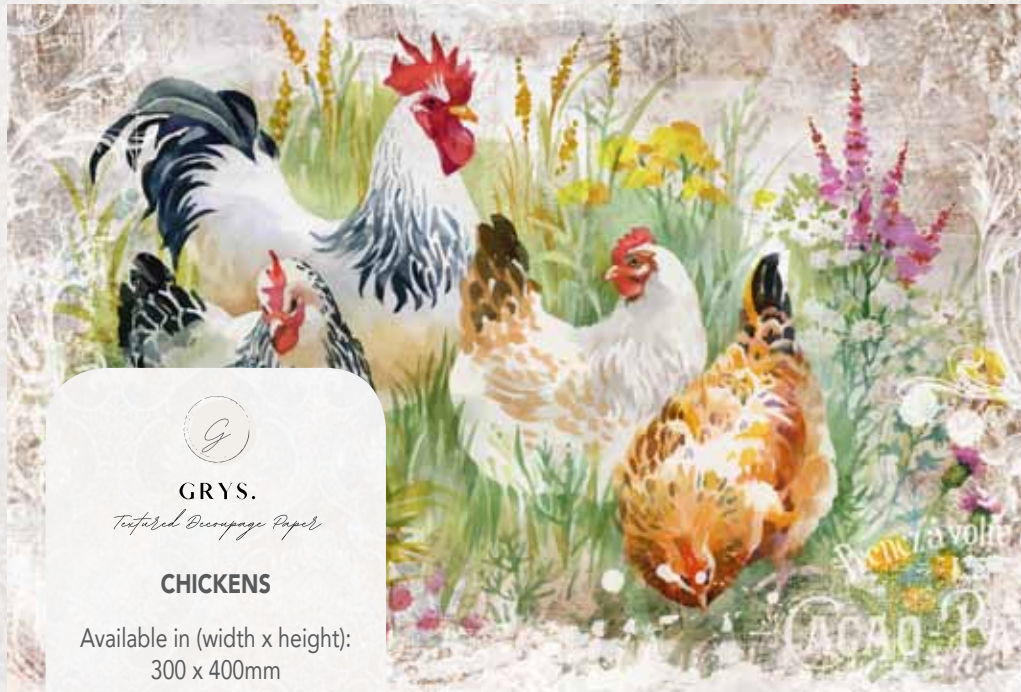

DONKEY

Available in (width x height):

300 x 400mm

900 x 598mm

GRYS.

Textured Decoupage Paper

CHICKENS

Available in (width x height):