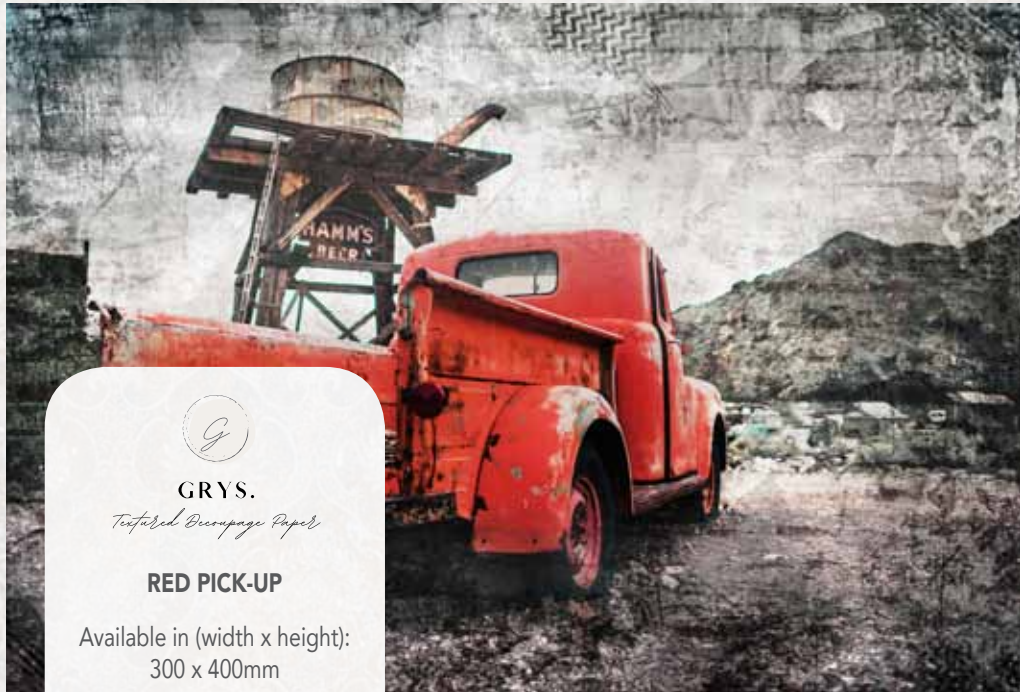

300 x 400mm

860 x 598mm

GRYS.

Textured Decoupage Paper

OLD CAR

Available in (width x height):

300 x 400mm

850 x 598mm