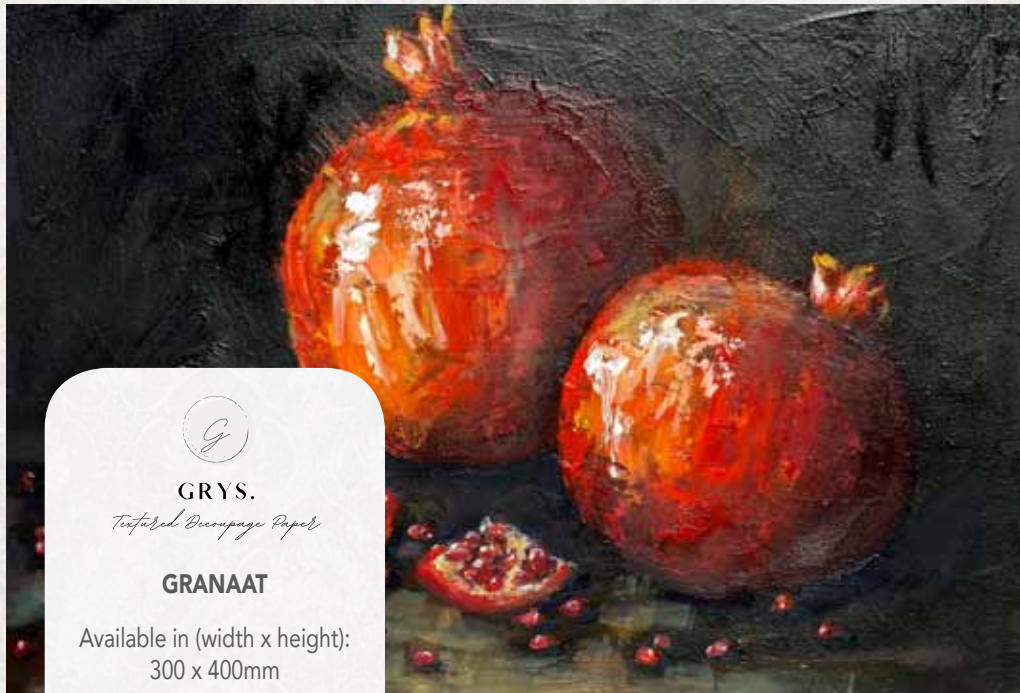

GRYS.

Textured Decoupage Paper

GRANAAT

Available in (width x height):

300 x 400mm

860 x 598mm