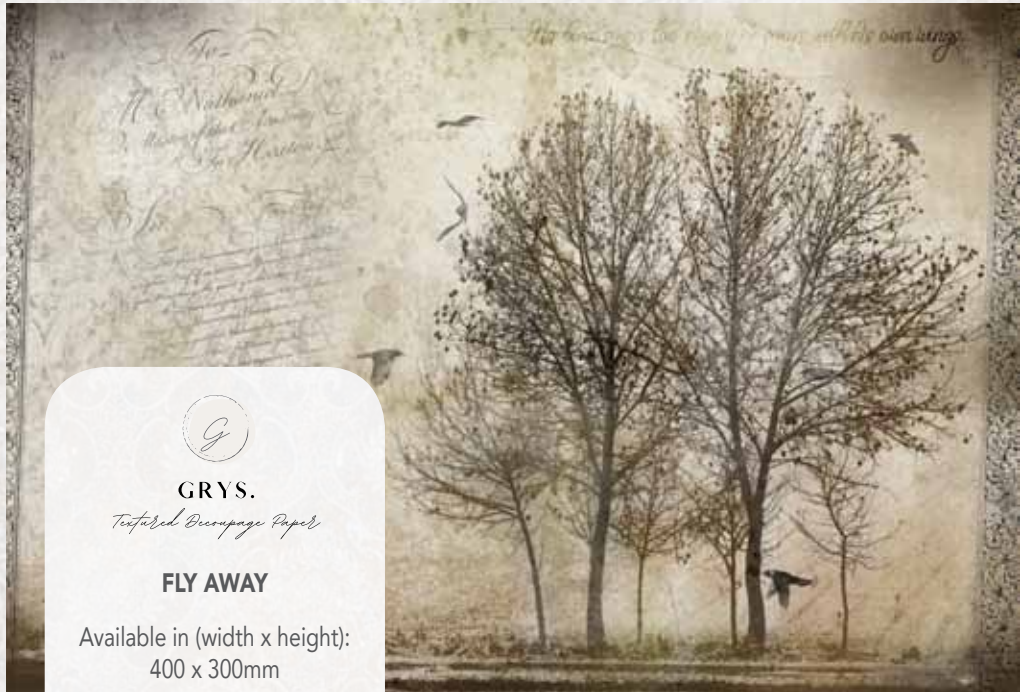

Available in (width x height):

400 x 300mm

900 x 598mm

GRYS.

Textured Decoupage Paper

FLY AWAY

Available in (width x height):

400 x 300mm