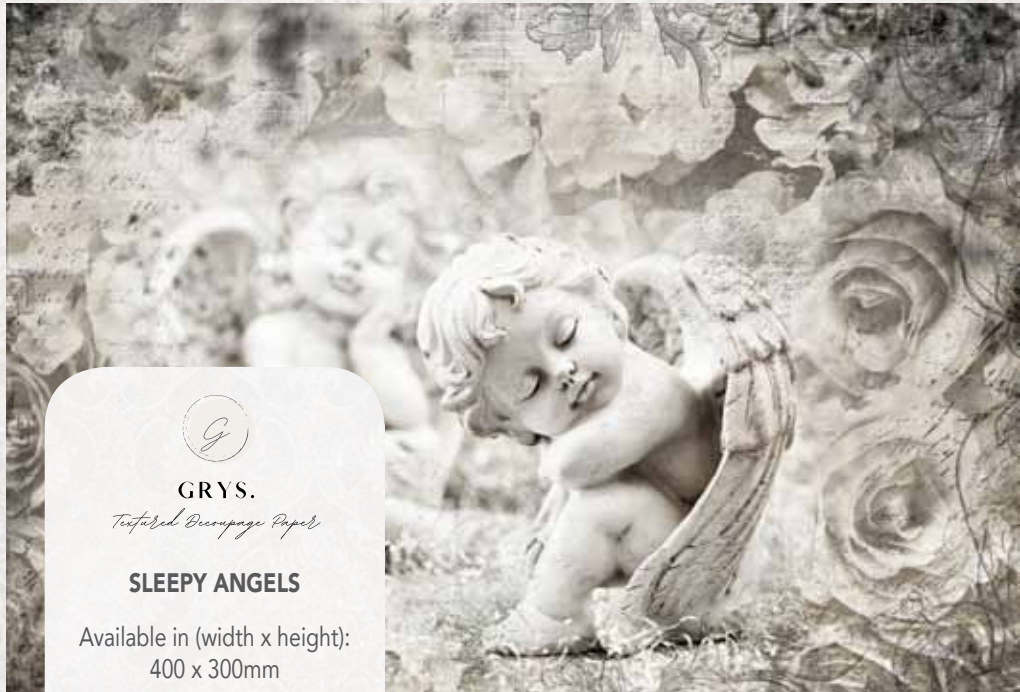

GRYS.

Textured Decoupage Paper

SLEEPY ANGELS

Available in (width x height):

400 x 300mm

900 x 598mm