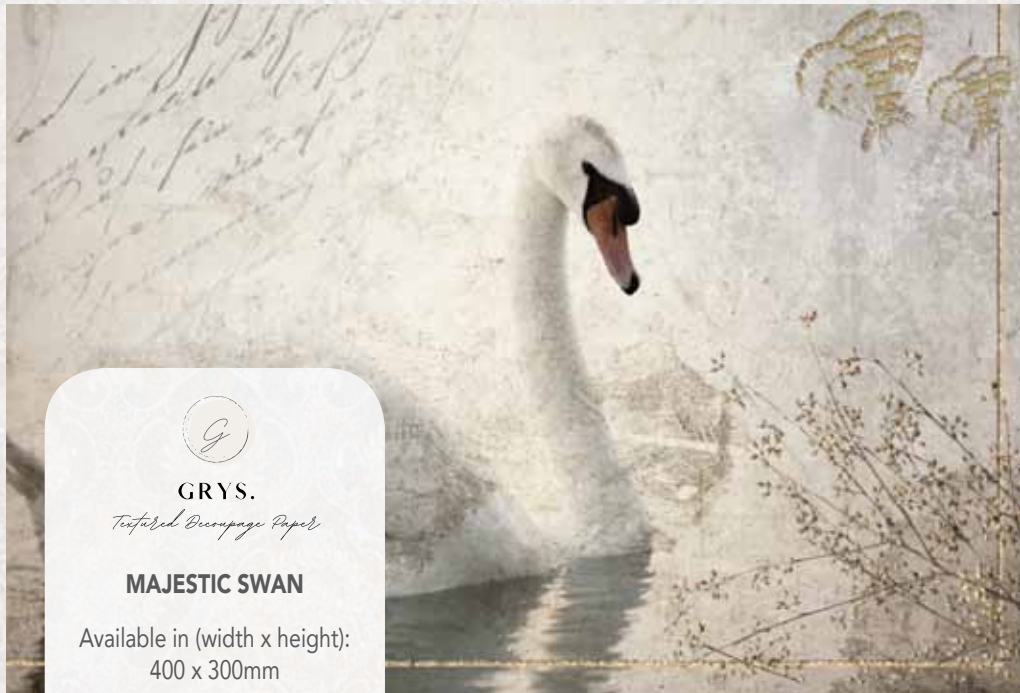

GRYS.

Textured Decoupage Paper

MAJESTIC SWAN

Available in (width x height):

400 x 300mm

897 x 598mm