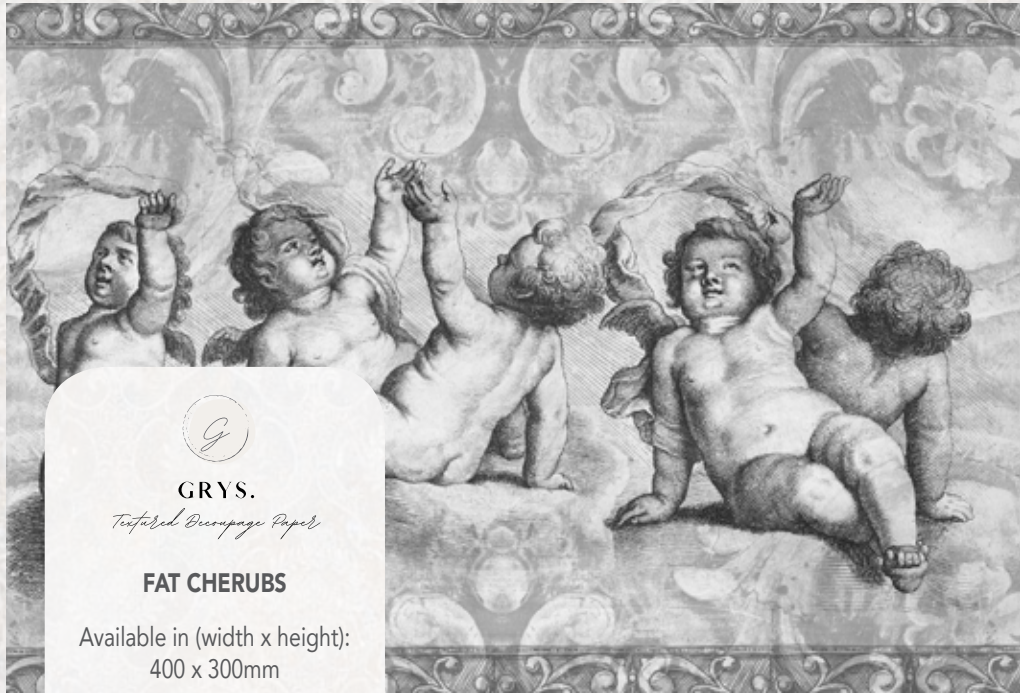

GRYS.

Textured Decoupage Paper

FAT CHERUBS

Available in (width x height):

400 x 300mm

900 x 598mm