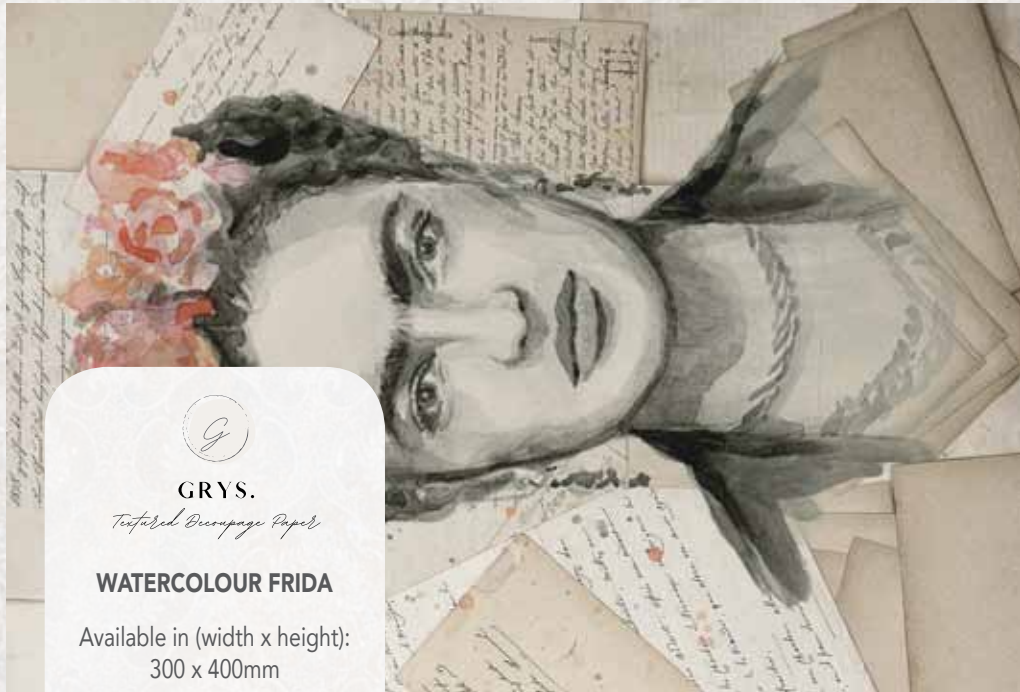

*Textured Decoupage Paper*

**BRIGHT & BEAUTIFUL**

Available in (width x height):

300 x 400mm

900 x 598mm

**GRYS.**

*Textured Decoupage Paper*

**WATERCOLOUR FRIDA**