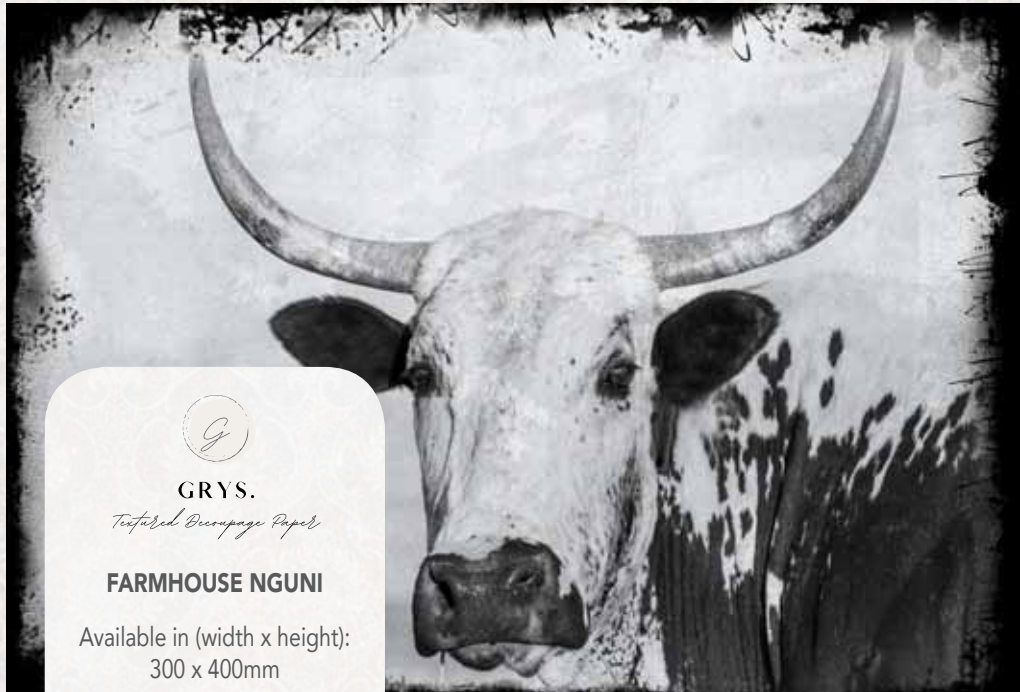

GRYS.

Textured Decoupage Paper

FARMHOUSE NGUNI

Available in (width x height):

300 x 400mm

850 x 598mm